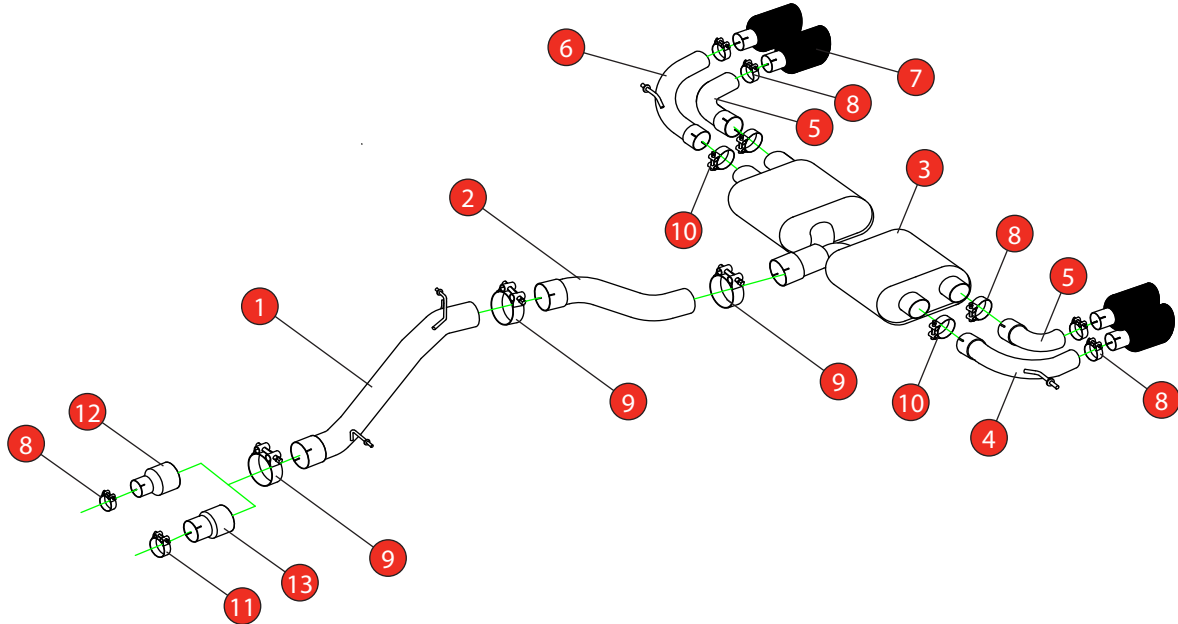

Car	Volkswagen Golf R MK8	Part No.	SVWS066CF
Year	2021-Current	Fit Kits	305FK
Notes	Where not supplied use original fittings	Features	Pipe Diameter:- 80mm

Estimated Fitting Time: 2 Hours

NO.	PART NO.	DESCRIPTION	QTY
1	764VW	Non-resonated Centre Section	1
2	765VW	Link Pipe	1
3	766VW	Rear Silencer	1
4	802VW	L/H Outer Trim Connecting Pipe	1
5	806VW	L/H & R/H Inner Trim Connecting Pipe	2
6	804VW	R/H Outer Trim Connecting Pipe	1
7	Z023.10162	Carbon Fibre Ø114mm Ascari Trim	4
Fit Kit			
8	Z016.10064	63-68mm Clamp	7
9	Z016.10069	79-85mm Clamp	3
10	Z016.10070	66mm H/D Clamp	2
11	Z016.10056	73-79mm Clamp	1
12	AD103	Adaptor (USE TO FIT TO O.E DOWNPIPE)	1
13	AD107	Adaptor (USE TO FIT TO Ø76mm DOWNPIPE)	1

E-MARK	N/A
DATE	26/05/21
ISSUE	00
AUTHORISED	M.Ydlibi

NOTE: ENSURE SCORPION SYSTEM IS CLEAR OF MOVING PARTS AND ALL ORIGINAL FUNCTIONS WORK CORRECTLY.

STAY CONNECTED TO RED POWER.

Car	Volkswagen Golf R MK8	Part No.	SVWS066CF
Year	2021-Current	Fit Kits	305FK
Notes	Where not supplied use original fittings	Features	Pipe Diameter:- 80mm

A) Both of the rear mounting points need rotating 180° when fitting the Scorpion exhaust.

STAY CONNECTED TO RED POWER.